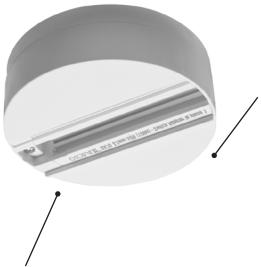

DURA

LAMP

NEW

DURA
LAMP
by **TARGETTI**

Ra>90

12W
920lm
990lm
Ø50mm

15°

20W
1700lm
1800lm
Ø60mm

36° / 24°

30W
2500lm
2700lm
Ø80mm

36° / 24°

DURA

LAMP

PLUS

Ra>90